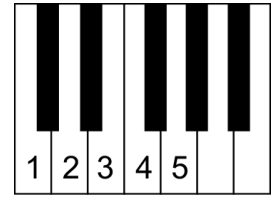

Rolničky

pravá ruka

♩ = 180

Musical notation for the first line of the song. The melody is written on a treble clef staff in 4/4 time. The lyrics are: Rol-nič-ky, rol-nič-ky, kdo-pak vám dal hlas?

Musical notation for the second line of the song. The melody is written on a treble clef staff in 4/4 time. The lyrics are: Kaš-pá-rek ma-lič-ký ne-bo dě-da Mráz?

Musical notation for the third line of the song. The melody is written on a treble clef staff in 4/4 time. The lyrics are: Rol-nič-ky, rol-nič-ky, co to zvo-ní v nich?

Musical notation for the fourth line of the song. The melody is written on a treble clef staff in 4/4 time. The lyrics are: Ma-min-či-ny pís-nič-ky, vá-no-ce a sníh.